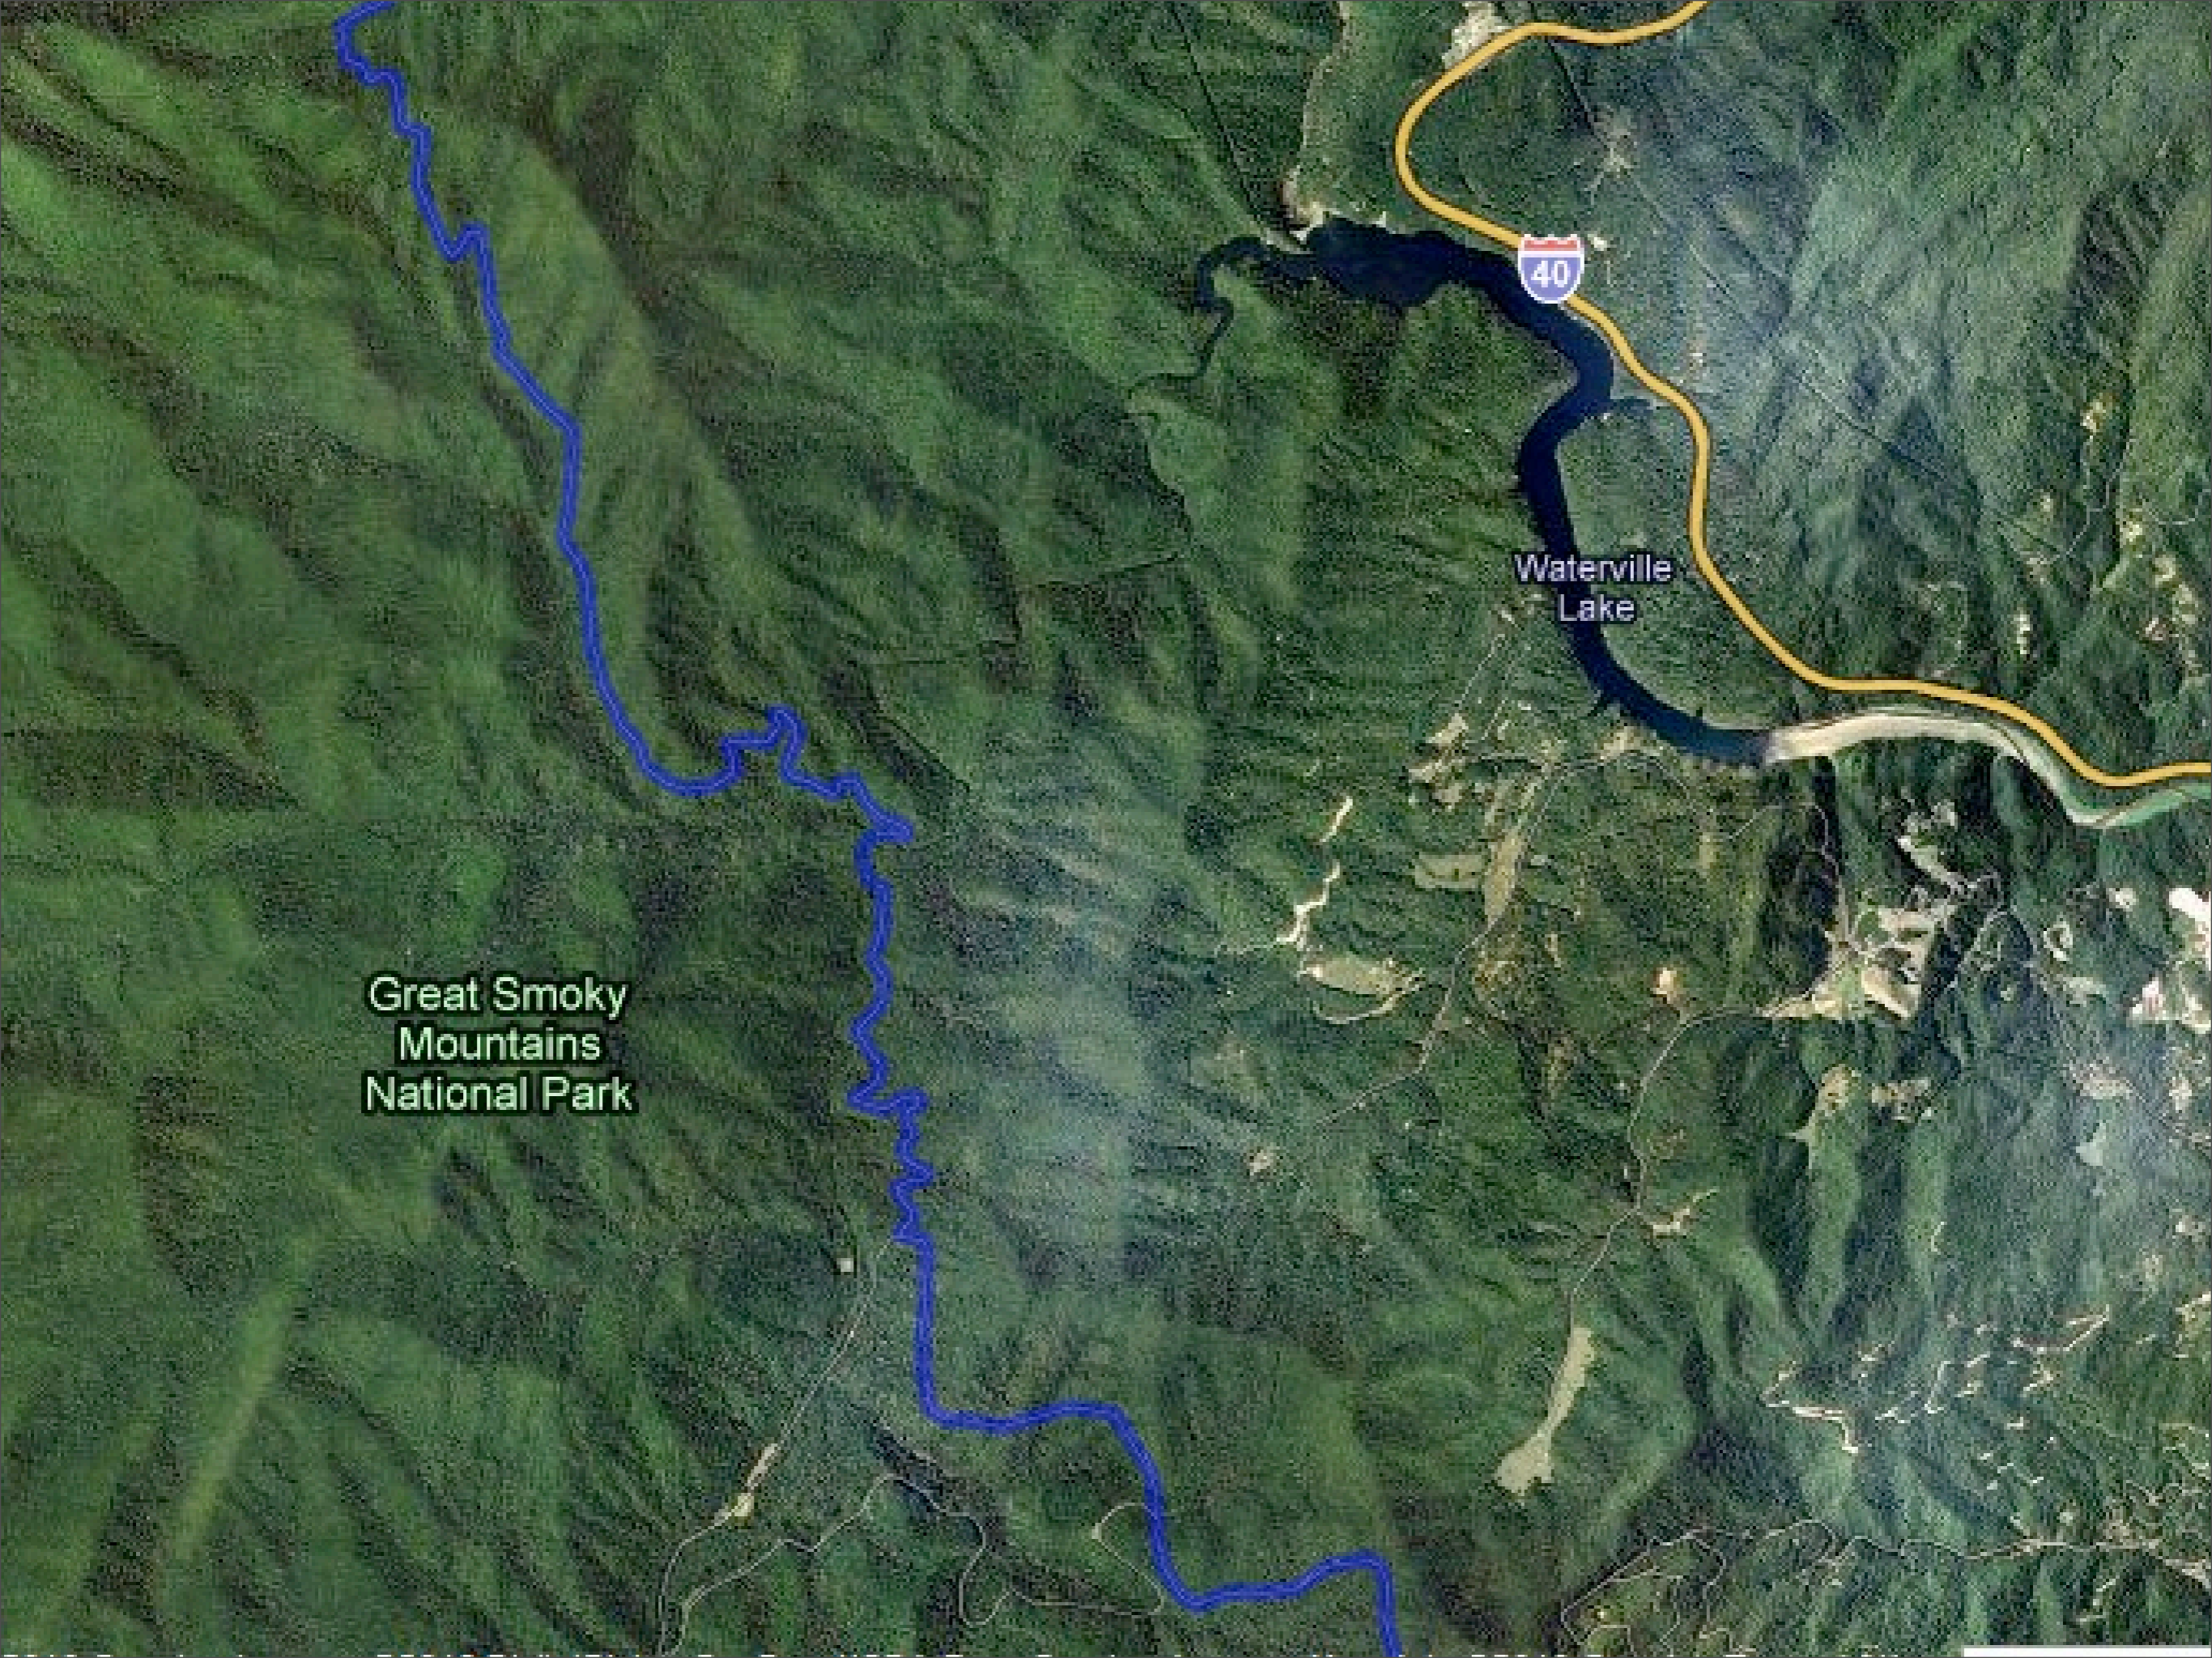

Great Smoky
Mountains
National Park

Waterville
Lake